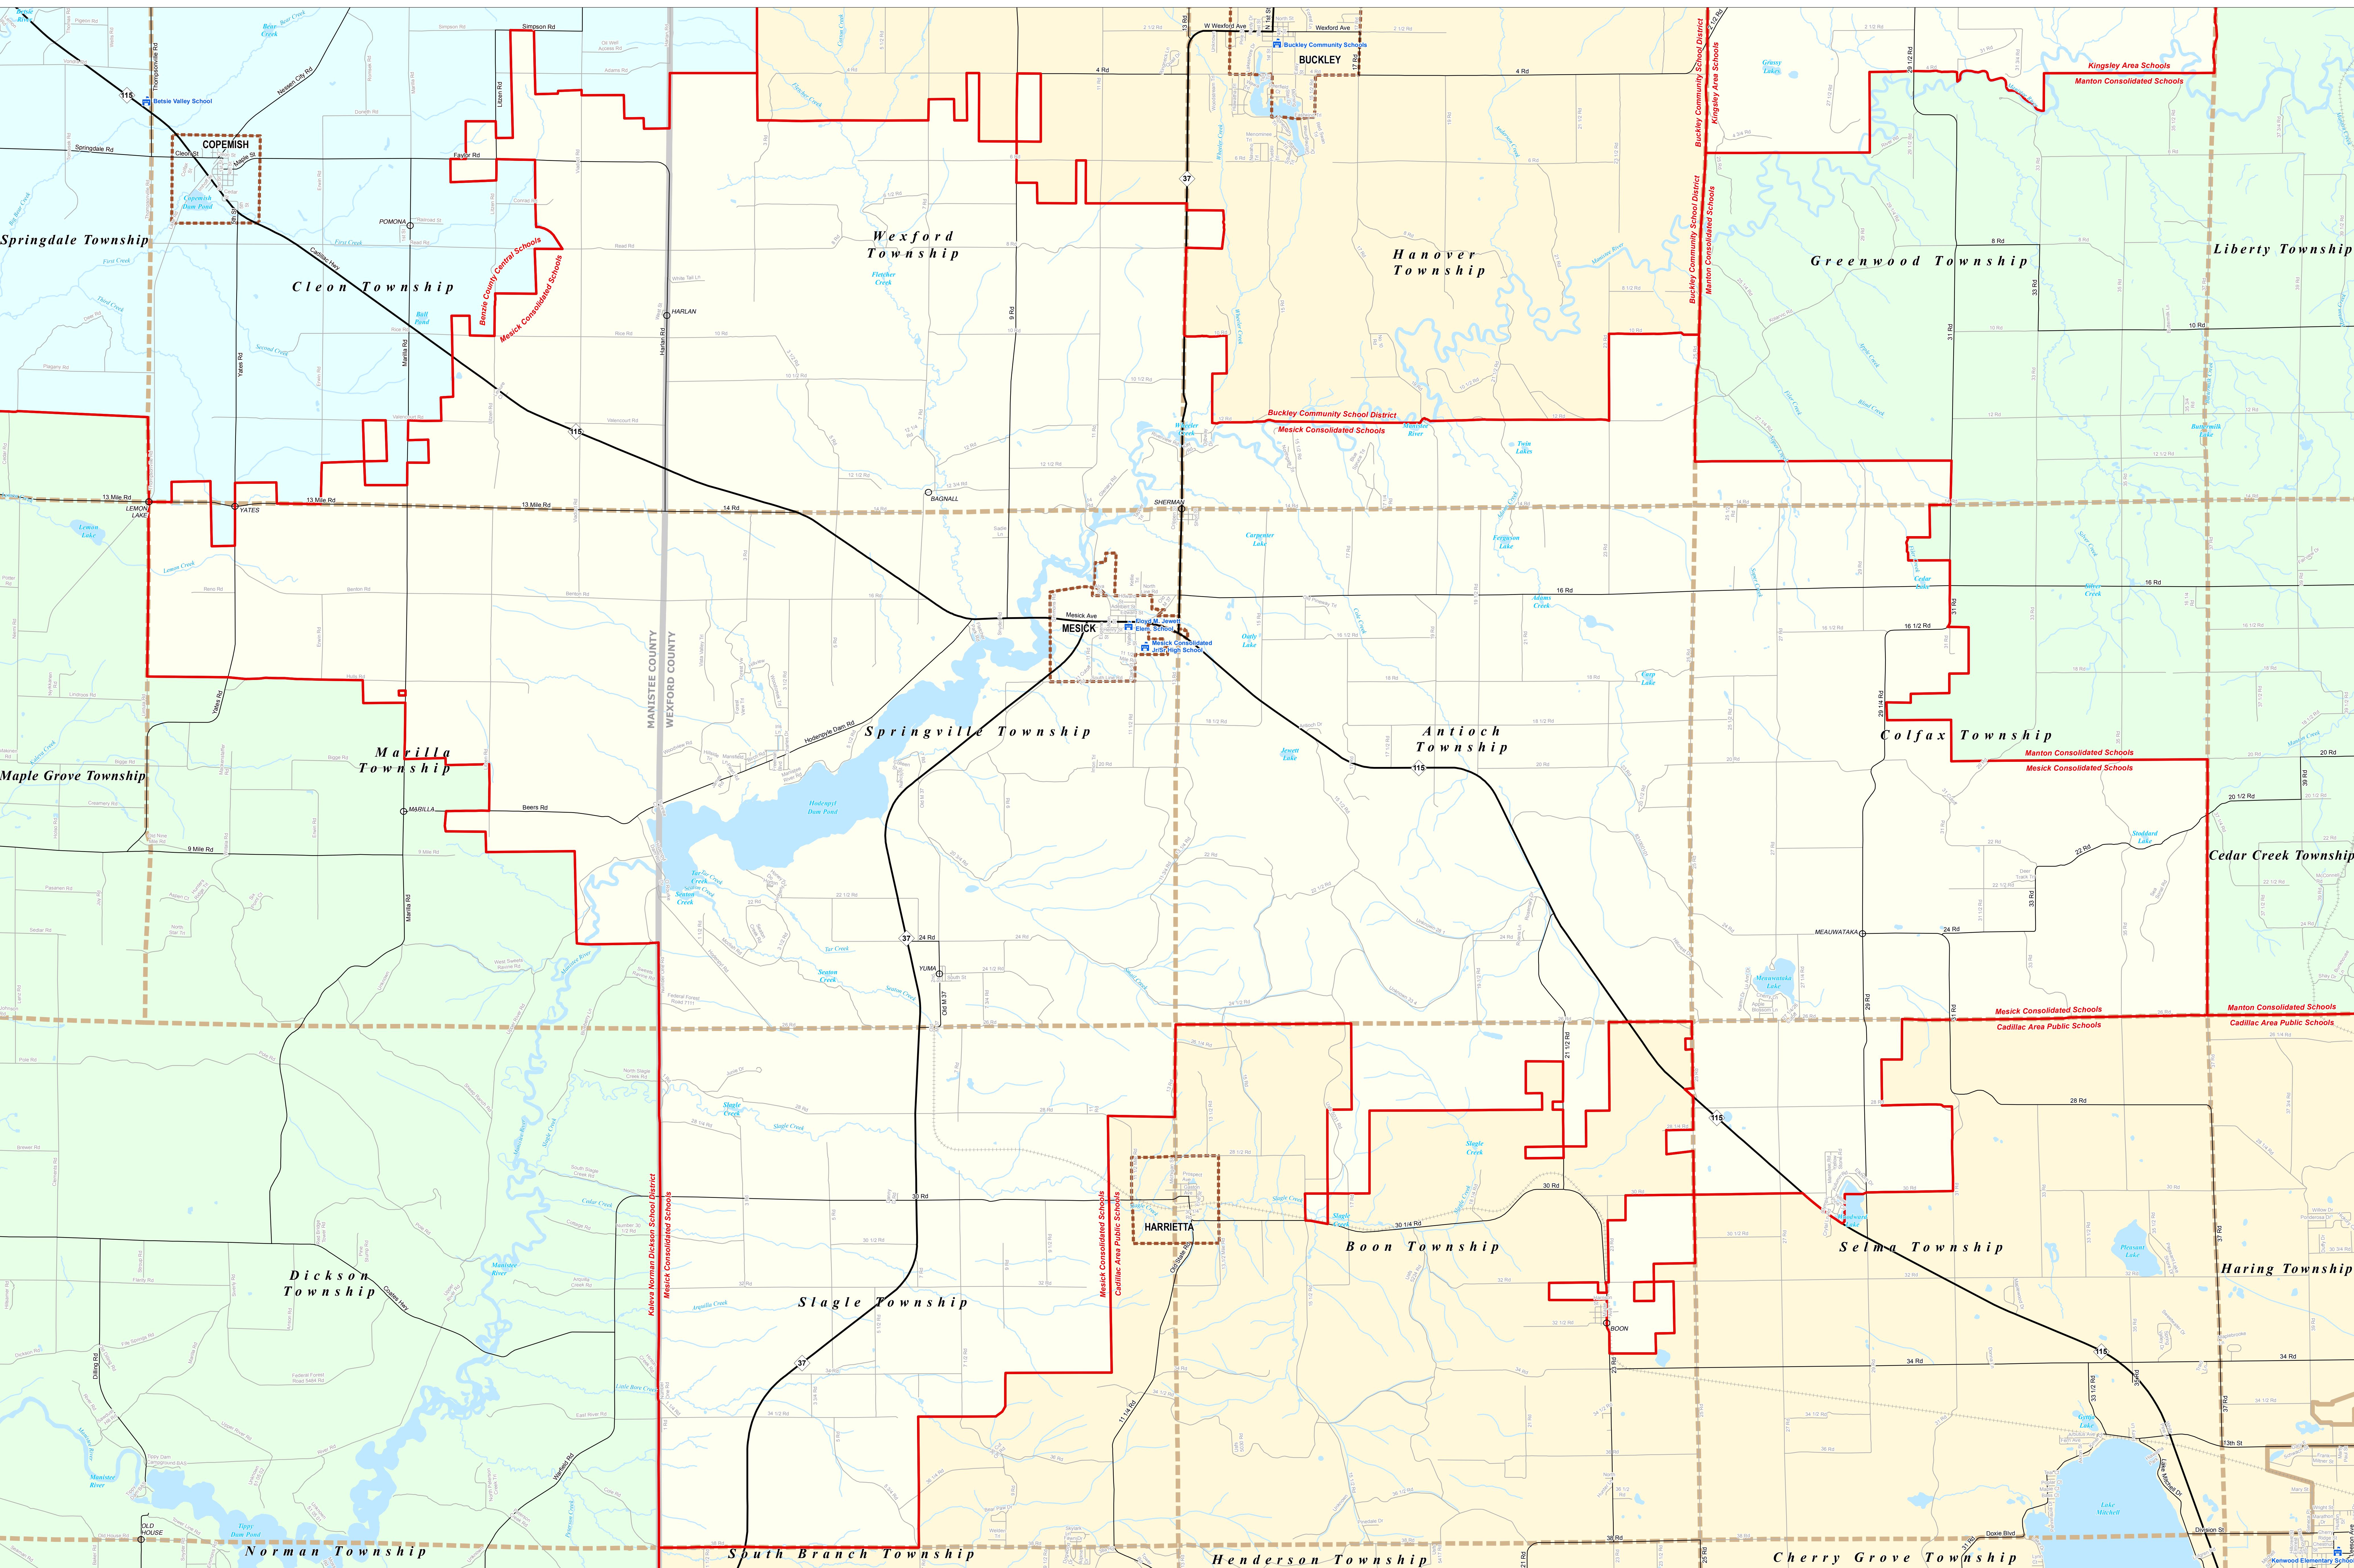

MESICK CONSOLIDATED SCHOOLS

Wexford-Missaukee ISD

0 0.25 0.5 Miles

Legend	
School District	School
County	Water Feature
City	River, Stream, or Drain
Township	Freeway
Village	Highway
Census Designated Place	Primary Road
	Local Road
	Railroad

Source: Michigan Geographic Framework, v13a